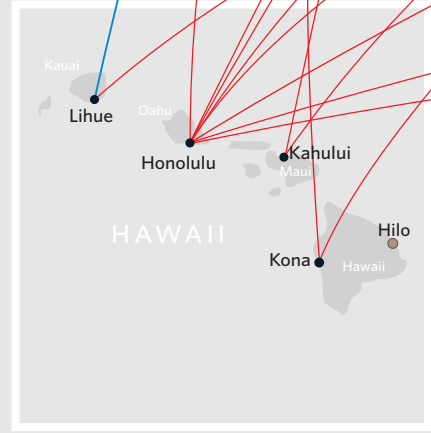

— Delta Air Lines/Delta Connection/  
Delta Joint Venture Route  
— New Route Starting this Month  
— Future Route Service  
● Destination served by Delta/  
Delta Connection  
● Destination served by one of Delta's  
Worldwide Codeshare Partners

Effective July 2017. Select routes are seasonal. Some future services subject to government approval. Service may be operated by one of Delta's codeshare partner airlines or one of Delta's Connection Carriers. Flights are subject to change without notice.

Deer Lake —→  
 St. John's, NL —→